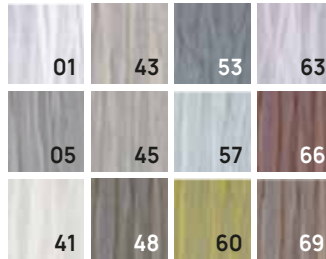

Mesh & Fabric Interlayer Glass for Interior Design and Architectural Use Including: Office Spaces, Shopping Centres, Room Dividers and More.

Open Weave

Tartan

Drape

Thread

Dandelion

Spider Web